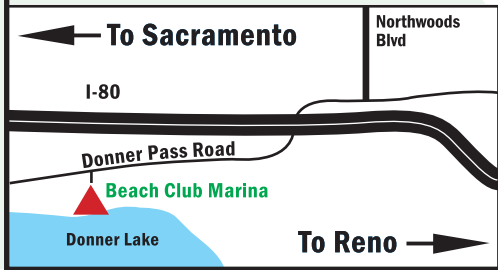

TAHOE DONNER STREET MAP

- 1 Downhill skiing, cross country skiing, snow play area (@ driving range)
- 1 Championship golf, driving range, equestrian center, nature trails
- 1 Recreation center, swimming pools, pizza, market, The Lodge, playground
- 6 Shopping, restaurants, Donner Lake & Beach Club Marina
- 7 Historic downtown Truckee, hospital
- 15 Northstar golf, skiing, mountain biking
- 18 Sugarbowl, Boreal Ridge
- 20 Tahoe City, Kings Beach, North Shore, Squaw Valley
- 22 North Shore Casinos
- 38 Reno

Peaceful Pines Tahoe Donner

14328 Tyrol Road
www.peacefulpines.com
info@peacefulpines.com
 (530) 587-5555

89

To I-80 and Truckee

To I-80, Beach Club Marina and Donner Lake

To Downtown Truckee