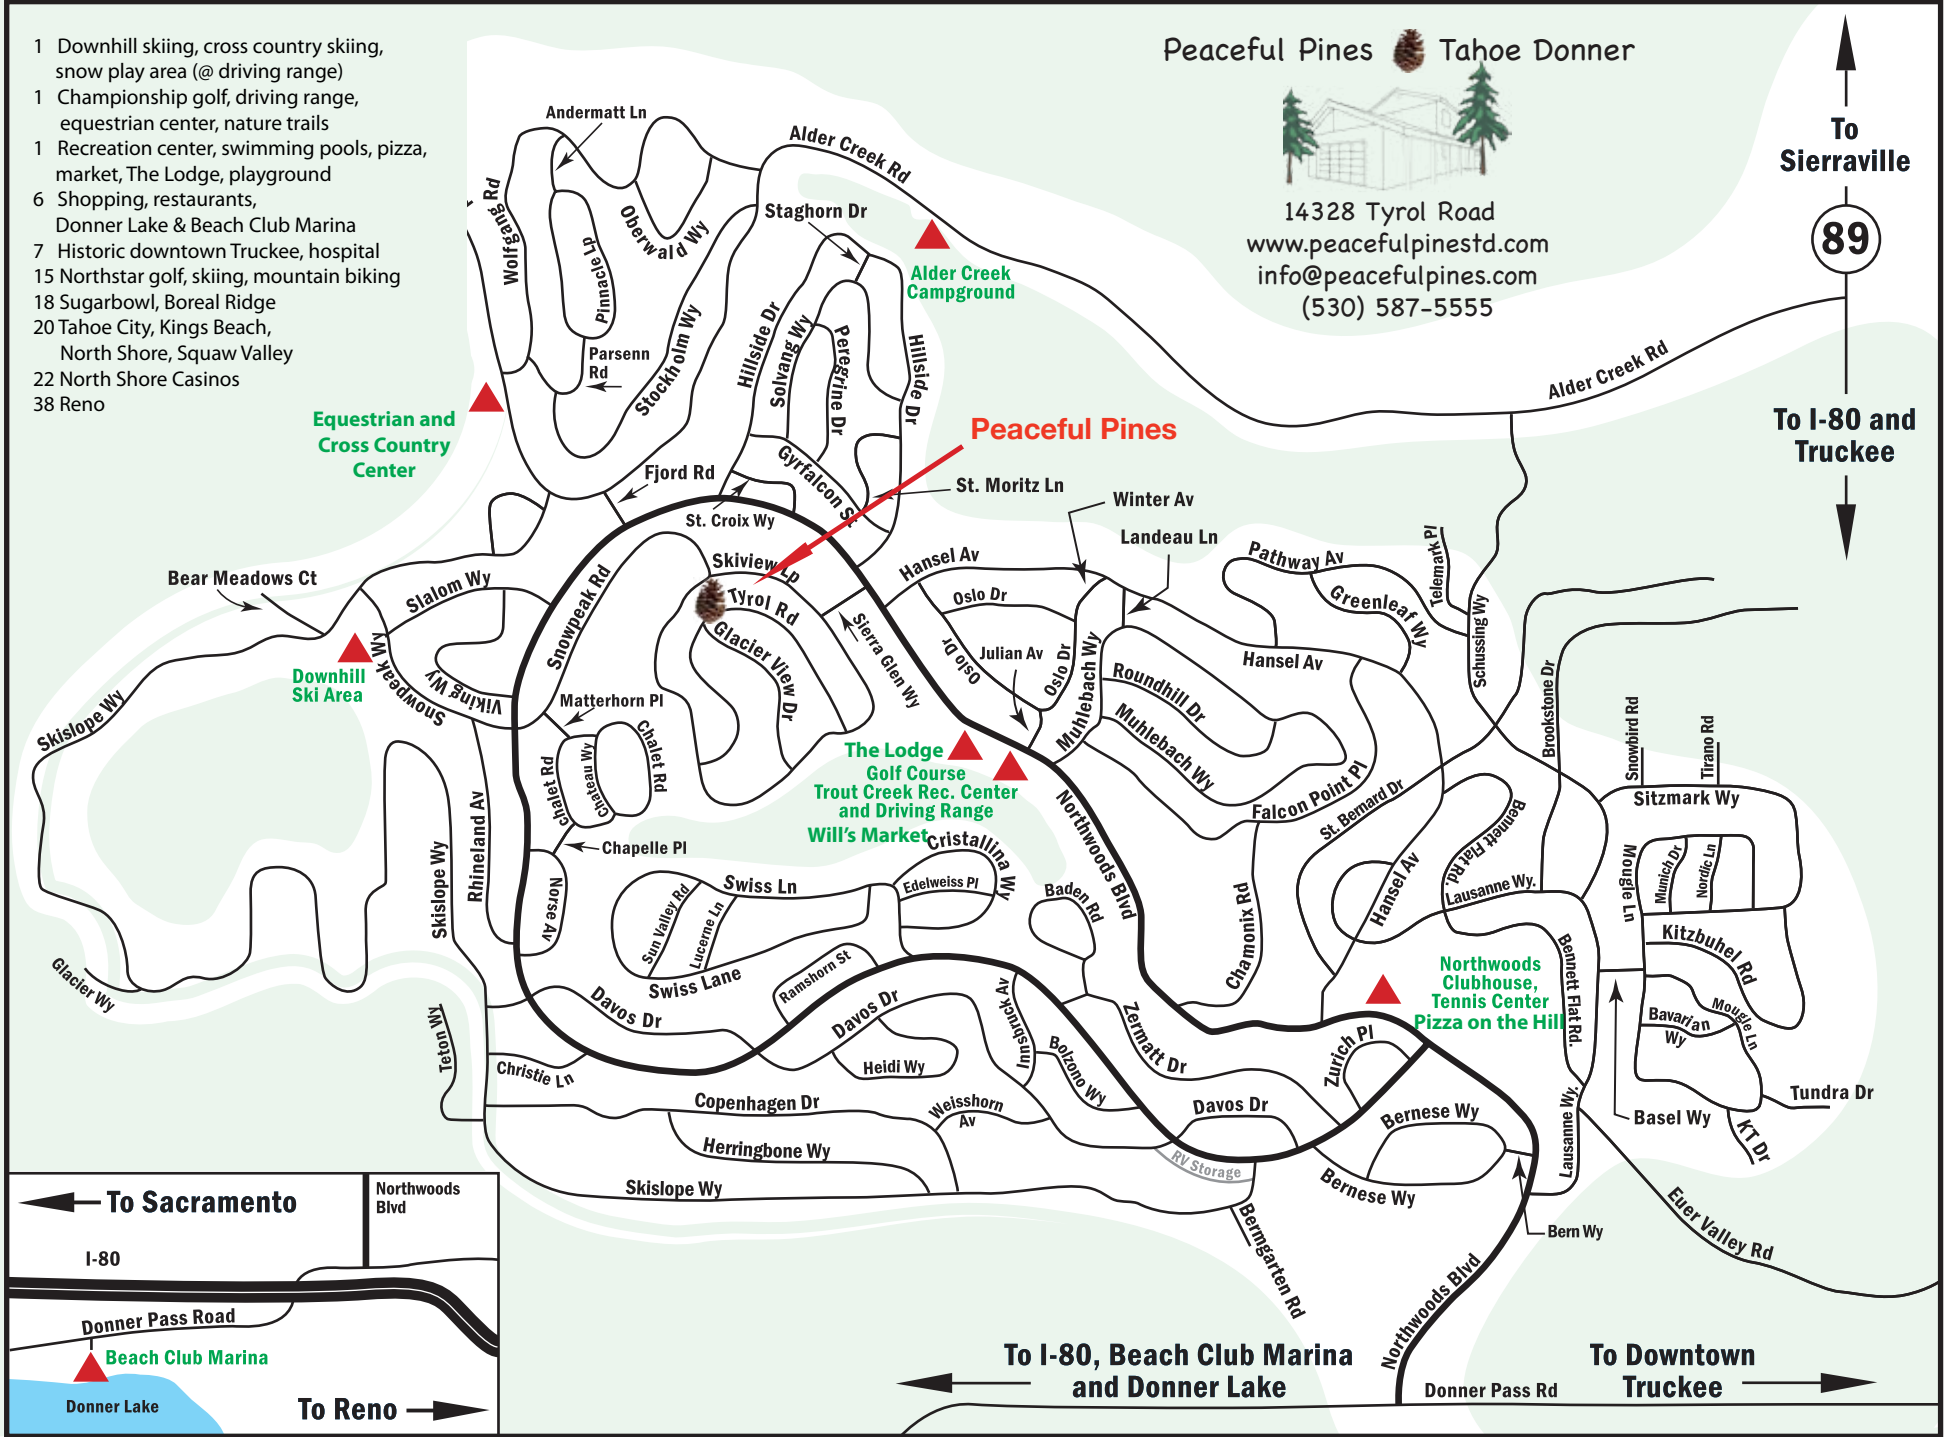

TAHOE DONNER STREET MAP

- 1 Downhill skiing, cross country skiing, snow play area (@ driving range)
- 1 Championship golf, driving range, equestrian center, nature trails
- 1 Recreation center, swimming pools, pizza, market, The Lodge, playground
- 6 Shopping, restaurants, Donner Lake & Beach Club Marina
- 7 Historic downtown Truckee, hospital
- 15 Northstar golf, skiing, mountain biking
- 18 Sugarbowl, Boreal Ridge
- 20 Tahoe City, Kings Beach, North Shore, Squaw Valley
- 22 North Shore Casinos
- 38 Reno

Peaceful Pines Tahoe Donner

14328 Tyrol Road
www.peacefulpines.com
info@peacefulpines.com
 (530) 587-5555

89

To I-80 and Truckee

To I-80, Beach Club Marina and Donner Lake

To Downtown Truckee